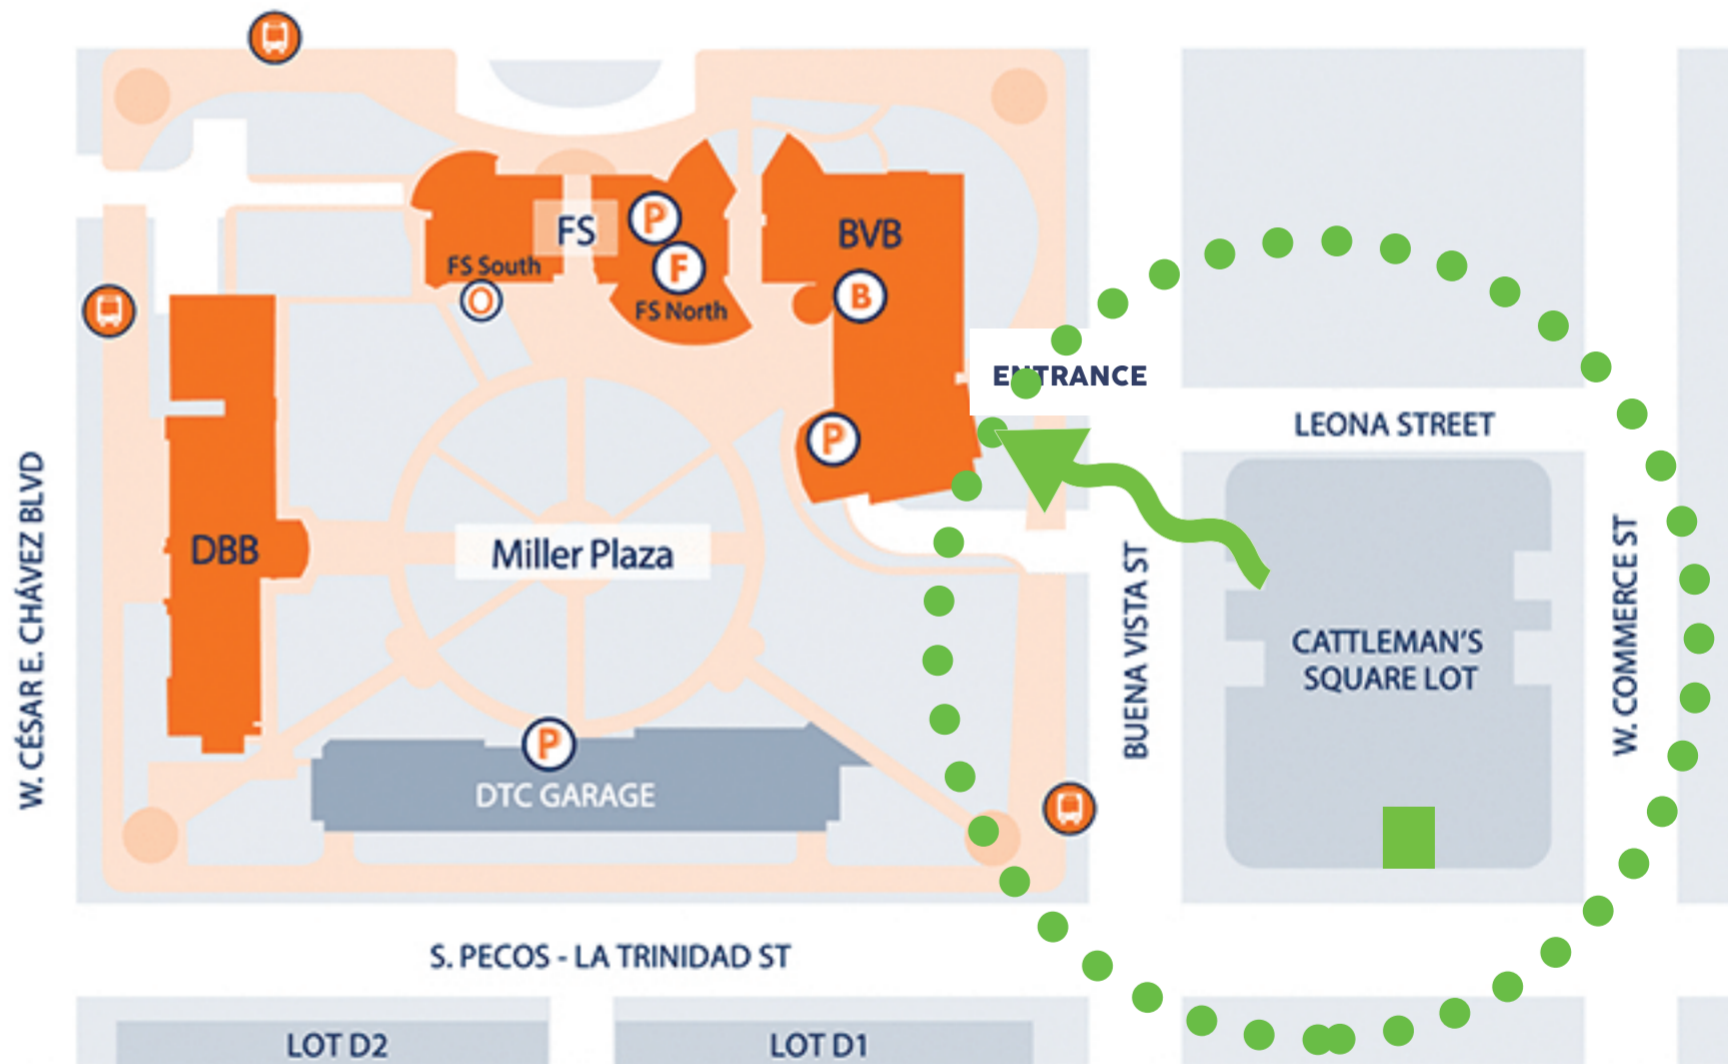

# UTSA Downtown Campus

501 West César E. Chávez Blvd., San Antonio, Texas 78207

- BUILDING
- PARKING GARAGE
- PARKING LOT
- WALKWAYS
- CATTLEMAN'S SQUARE PARKING LOT ENTRANCE
- B BOOKSTORE
- O BUS STOP
- F FOOD COURT
- P PARKING PAYSTATION

S. FRIO ST

BUENA VISTA ST

W. COMMERCE ST

**PARKING INSTRUCTIONS:**  
**CATTLEMAN'S SQUARE LOT**  
**FREE EVENT PARKING LOCATED OFF**  
**PECOS-LA TRINIDAD STREET**  
**BETWEEN W. COMMERCE STREET**  
**AND BUENA VISTA STREET.**

**THE BUENA VISTA ST.**  
**AND W. COMMERCE ST.**  
**ENTRANCES ARE NOT AVAILABLE**  
**DUE TO CONSTRUCTION..**

S. PECOS - LA TRINIDAD ST

S. PECOS - LA TRINIDAD ST

LOT D3

LOT D2

LOT D1

I.H. 35 N. ENTRANCE RAMP

W. NUEVA ST

S. SAN SABA ST

DOLOROSA ST