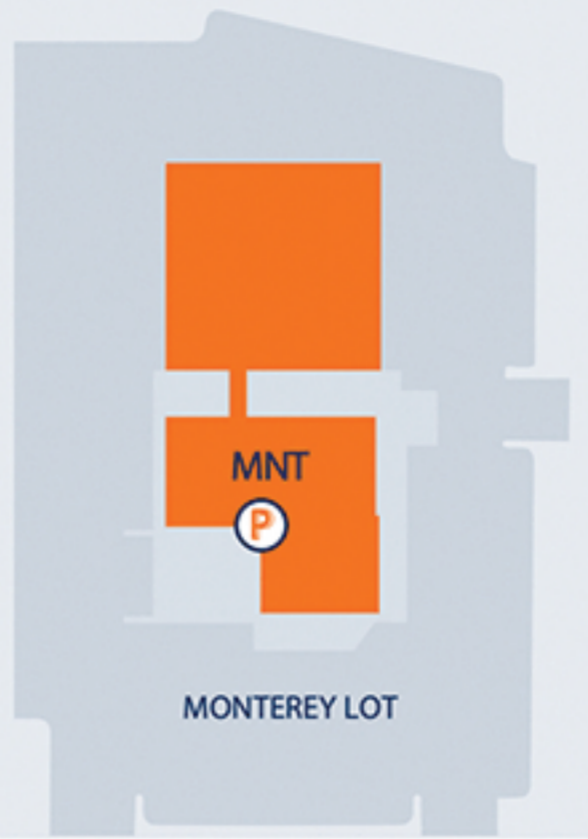

# UTSA Downtown Campus

501 West César E. Chávez Blvd., San Antonio, Texas 78207

- BUILDING
- PARKING GARAGE
- PARKING LOT
- WALKWAYS
- CATTLEMAN'S SQUARE PARKING LOT ENTRANCE
- B BOOKSTORE
- O BUS STOP
- F FOOD COURT
- P PARKING PAYSTATION

S. FRIO ST

BUENA VISTA ST

W. COMMERCE ST

**PARKING INSTRUCTIONS:**  
**CATTLEMAN'S SQUARE LOT**  
**FREE EVENT PARKING LOCATED OFF**  
**PECOS-LA TRINIDAD STREET**  
**BETWEEN W. COMMERCE STREET**  
**AND BUENA VISTA STREET.**

**THE BUENA VISTA ST.**  
**AND W. COMMERCE ST.**  
**ENTRANCES ARE NOT AVAILABLE**  
**DUE TO CONSTRUCTION..**

S. PECOS - LA TRINIDAD ST

S. PECOS - LA TRINIDAD ST

LOT D3

LOT D2

LOT D1

I.H. 35 N. ENTRANCE RAMP

W. NUEVA ST

S. SAN SABA ST

DOLOROSA ST